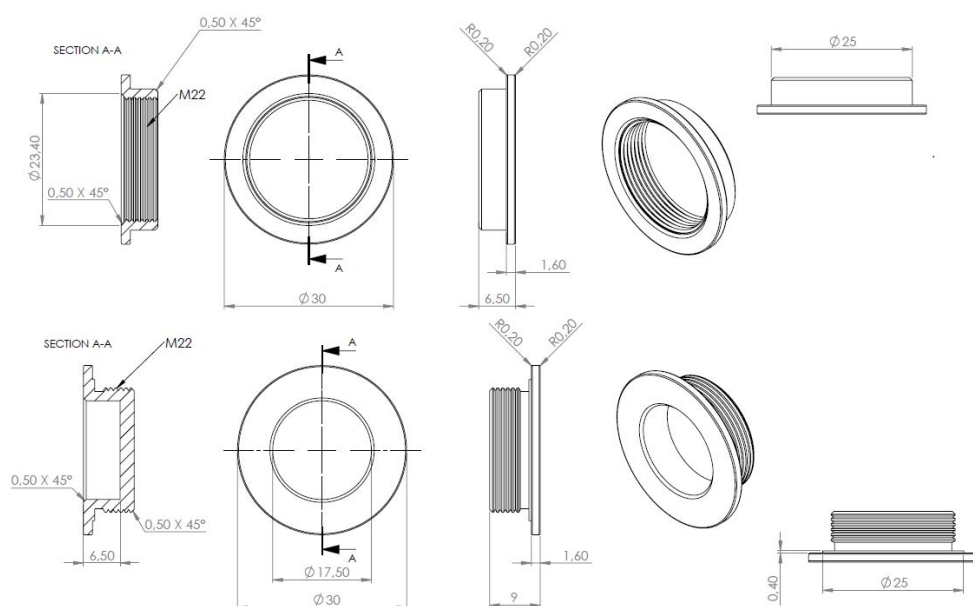

PRODUCT SHEET

Description:

Glass Door Pull, Brass, $\varnothing 30 \times 9$ mm, Bore $\varnothing 25$ mm, Alu Finish

Item number:

17.40.101-1

| Units | Box | Carton | HS Code | Barcode |
|-------|-----|--------|------------|---|
| Pcs. | 4 | 400 | 8302420090 |  5704866481199 |